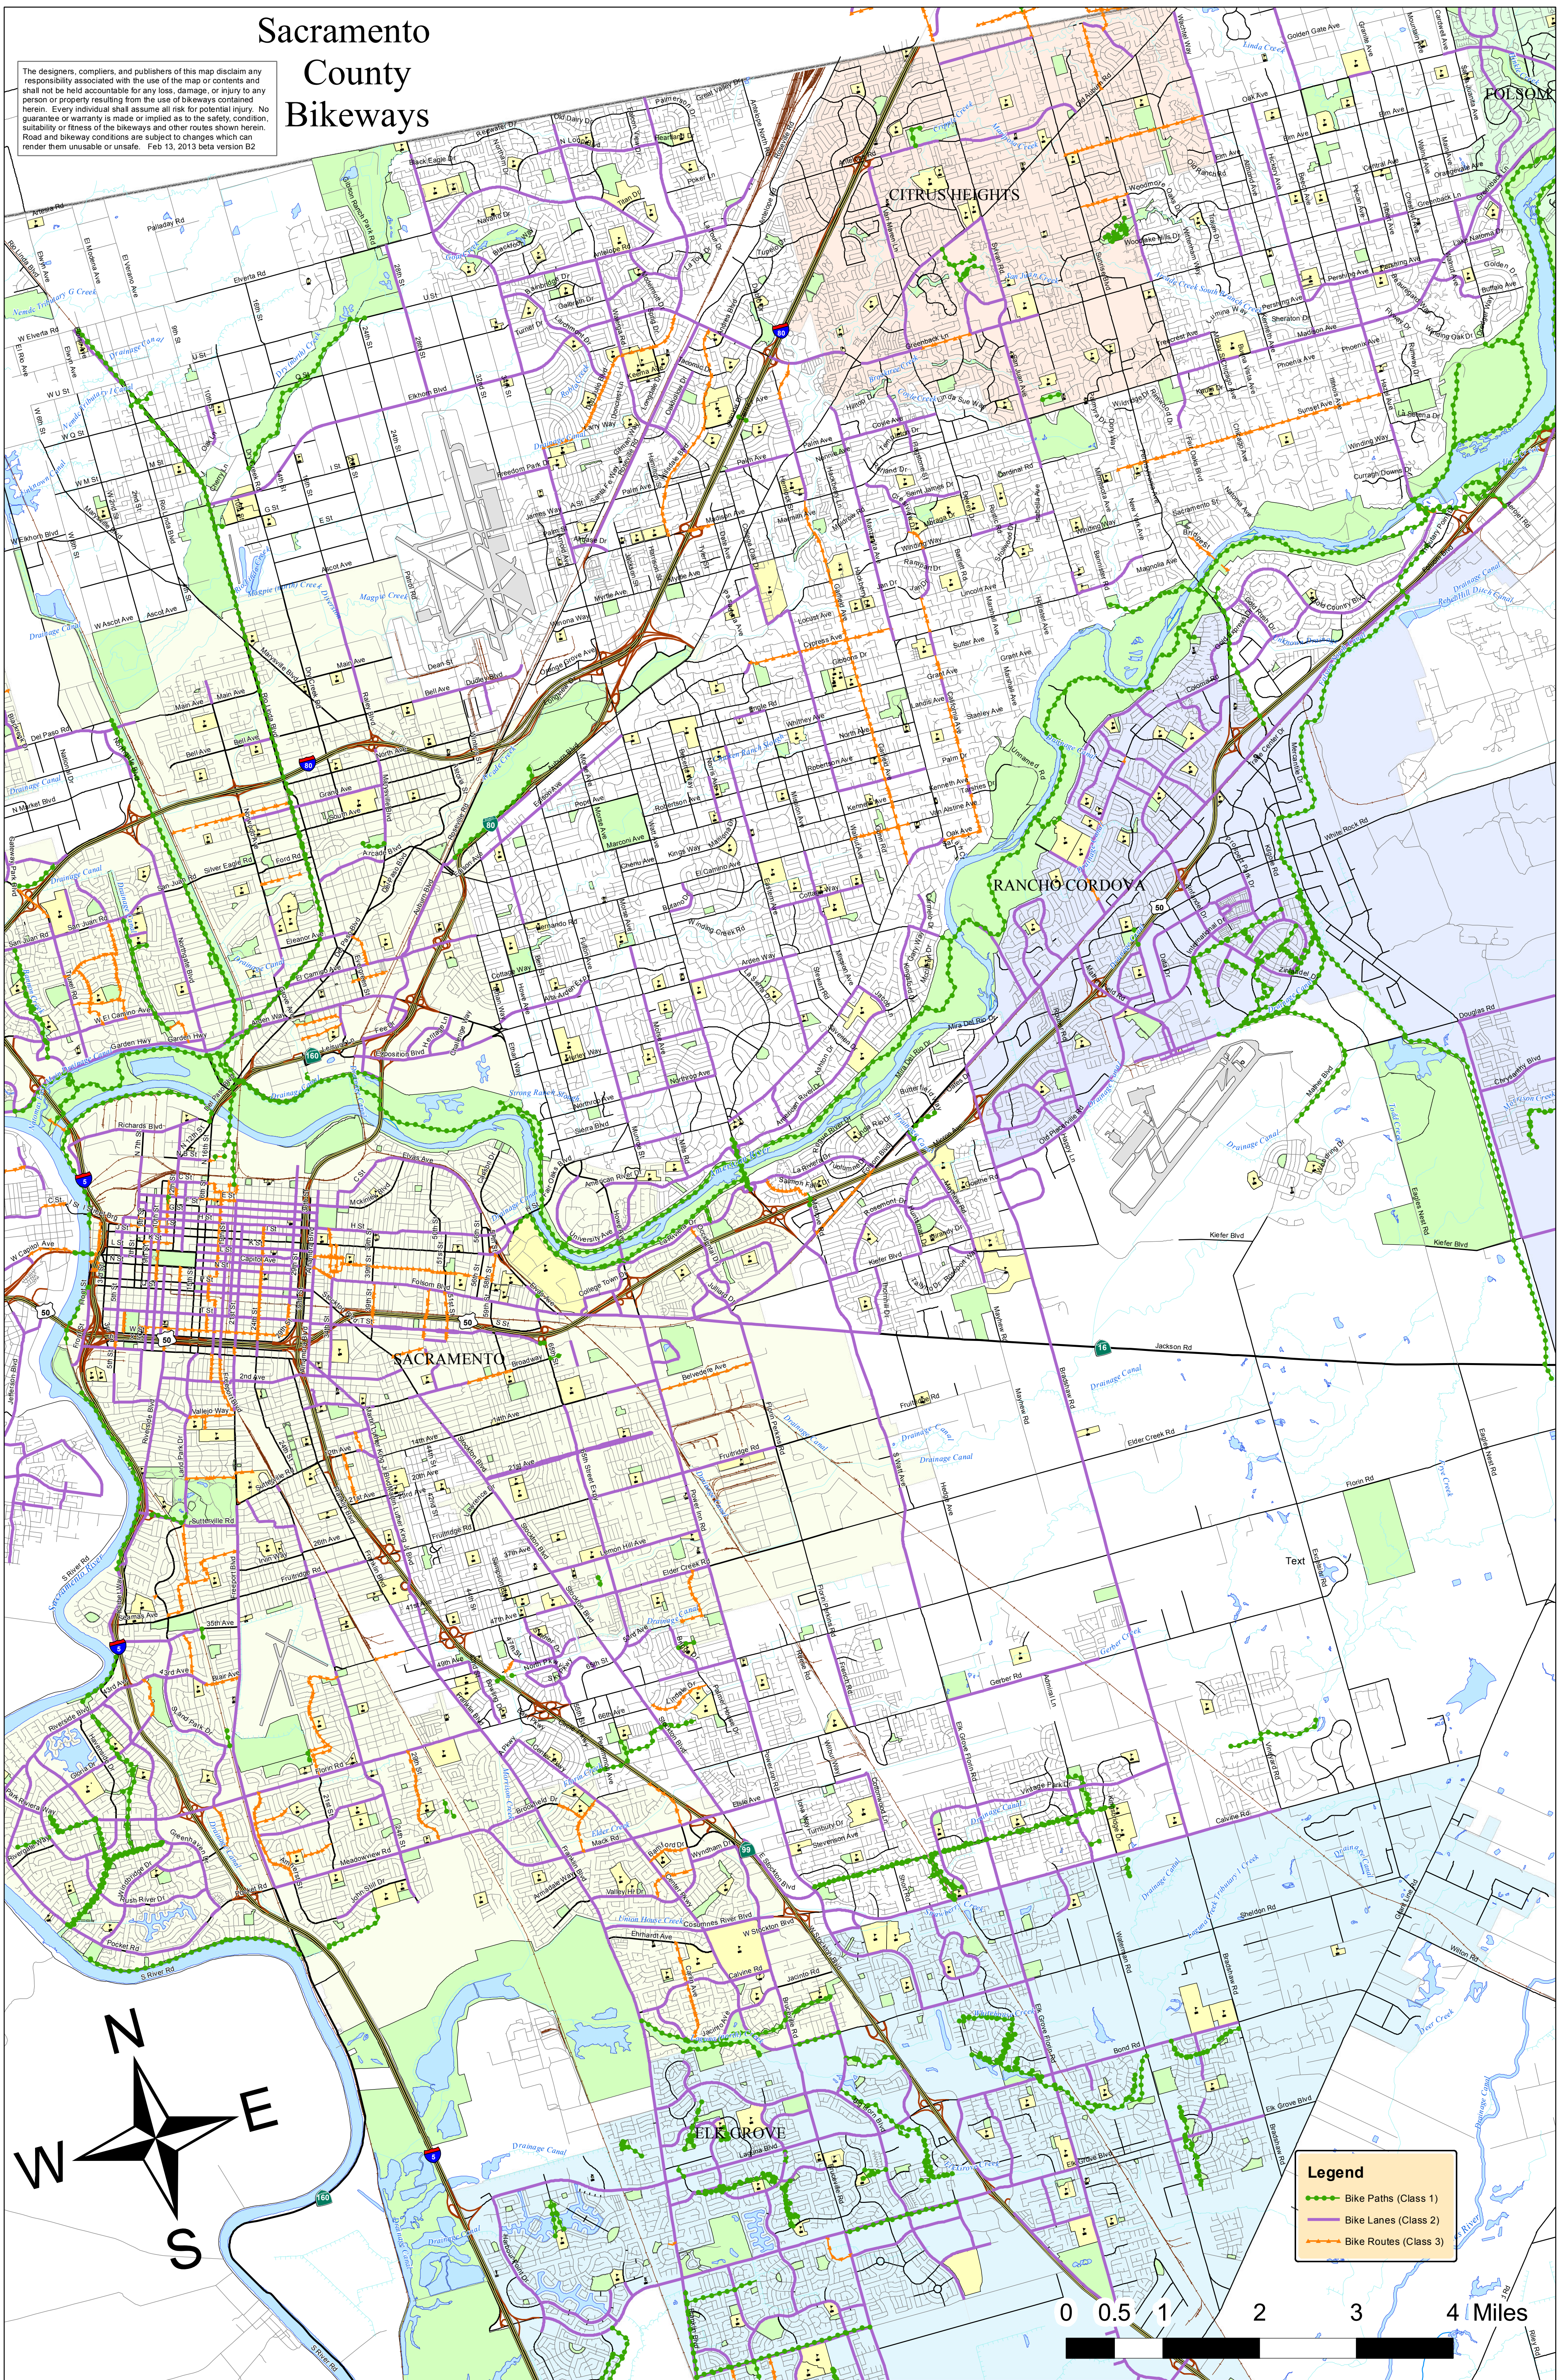

Sacramento County Bikeways

Legend

- - - Bike Paths (Class 1)
- Bike Lanes (Class 2)
- - - Bike Routes (Class 3)

0 0.5 1 2 3 4 Miles