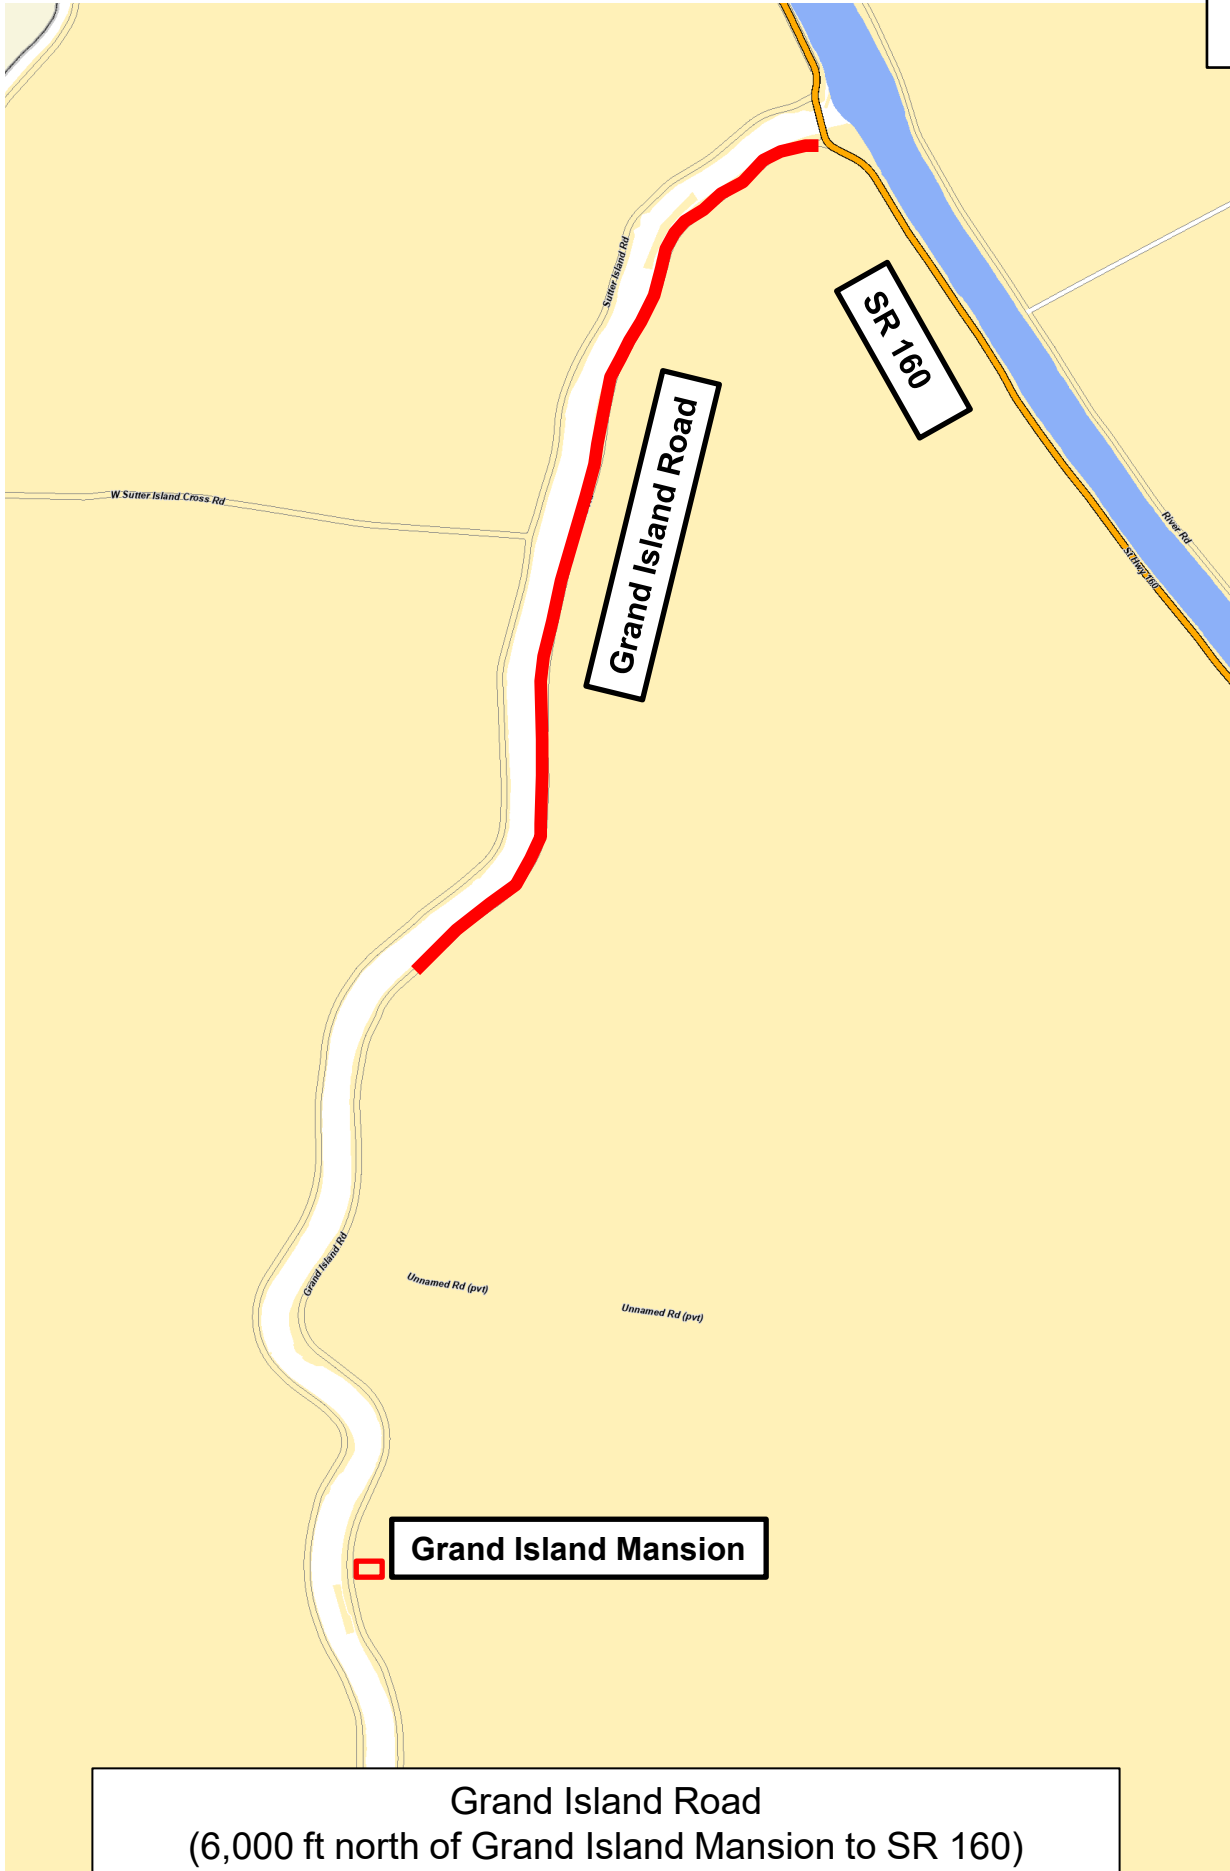

AC Overlay Project 2025 Phase B Location Maps

Map 1

FR01B Partial
(South of Fruitridge Road, East of 41st Street)

AC Overlay Project 2025 Phase B Location Maps

Map 2

AC Overlay Project 2025 Phase B Location Maps

Map 3

AC Overlay Project 2025 Phase B Location Maps

Map 4

Locke Road
(Main Street to 180 Ft East)

AC Overlay Project 2025 Phase B Location Maps

Map 5